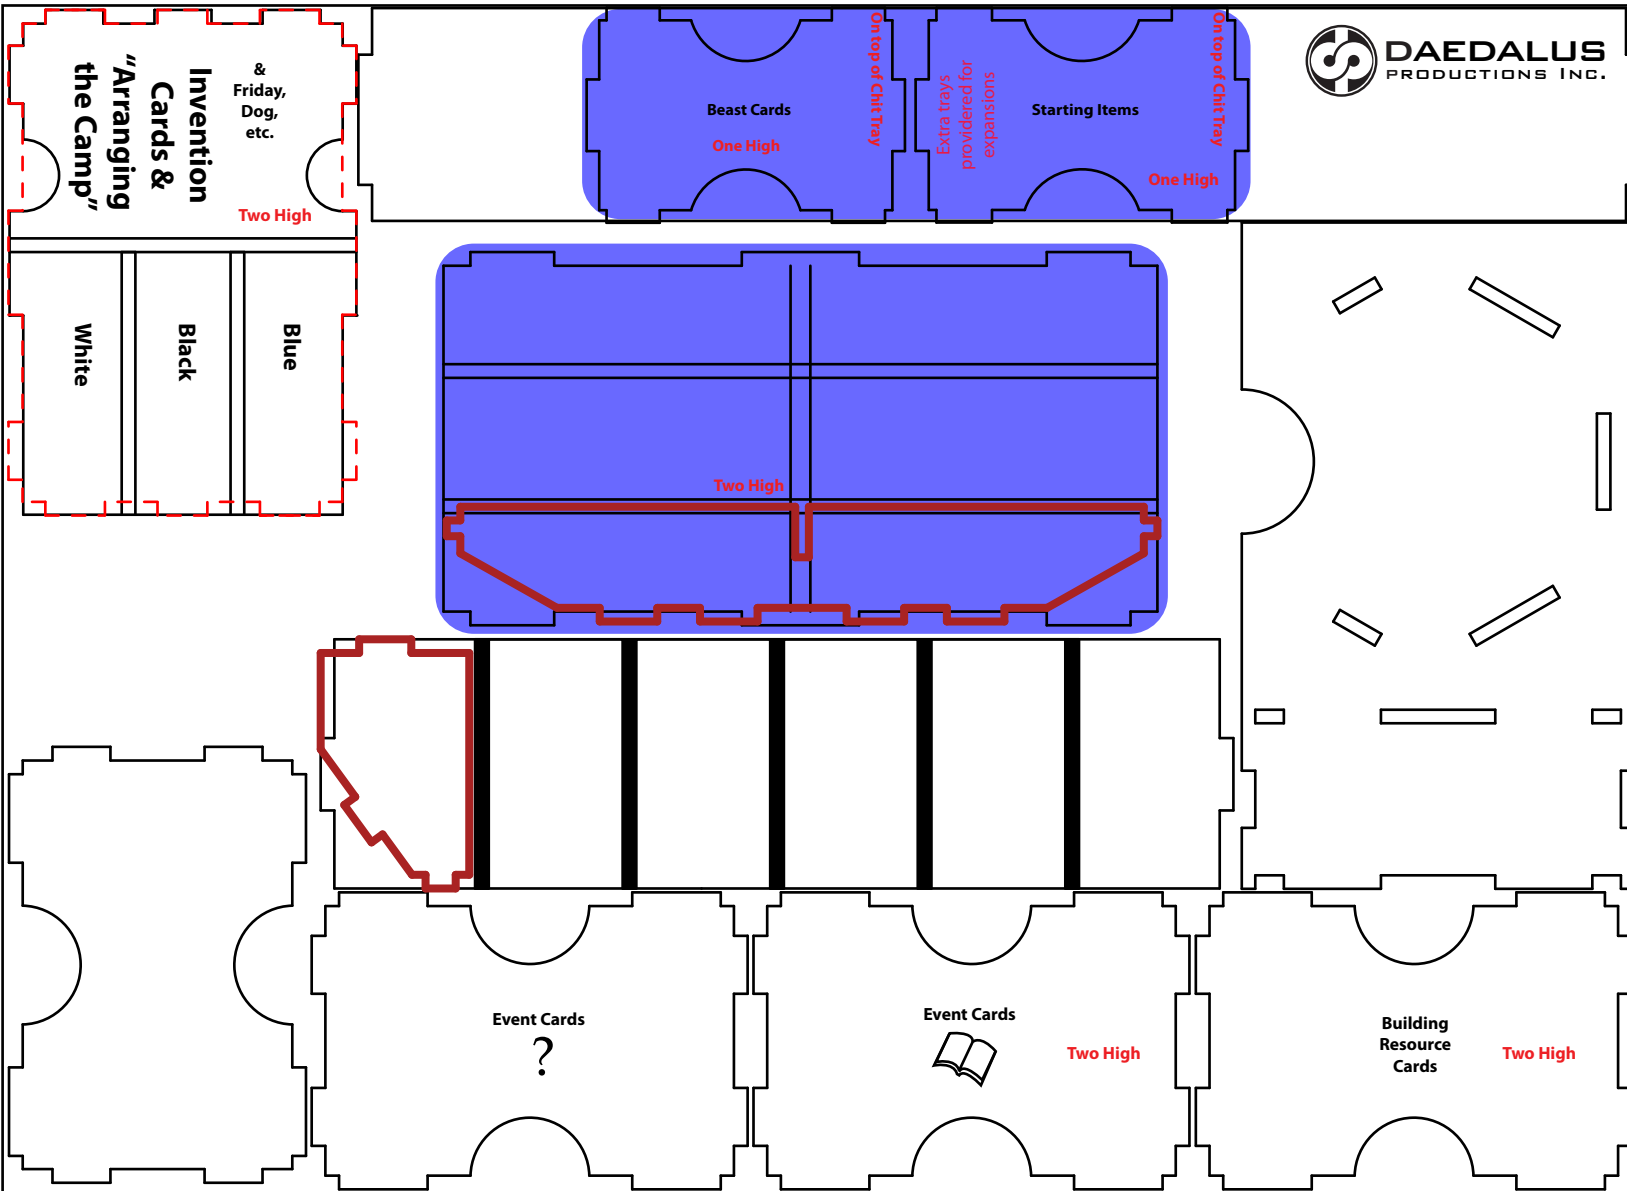

INSERT LAYOUT COMPATABLE WITH ROBINSON CRUSOE®

ROBINSON CRUSOE IS A REGISTERED TRADEMARK OF PORTAL GAMES

* If you are also storing the expansion, Voyage of the Beagle, you will need to remove two small card trays and one six slot slanted tray (Trays showing in Blue).

— = Side view of tray

Two High= Stacked Trays